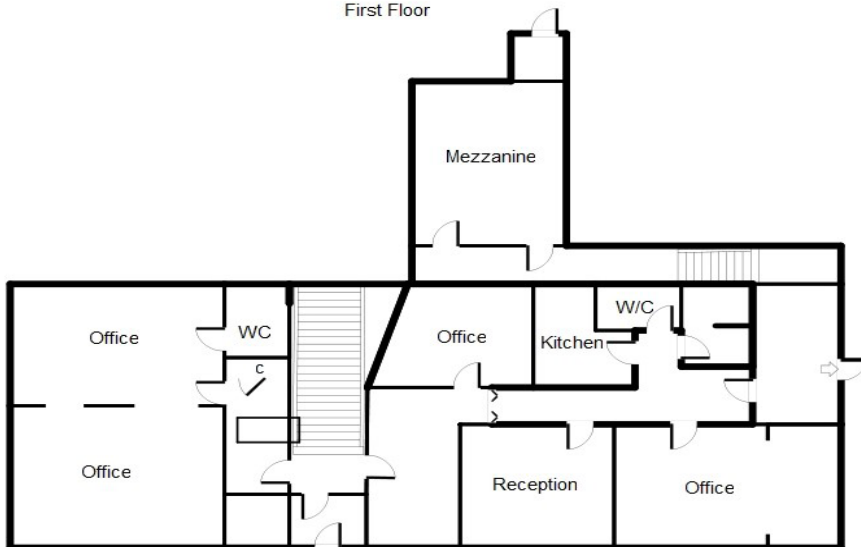

CREWS WAGES
ONLY

CASH
PAYMENTS

STATEMENTS
ONLY

Reception

Here's the plan.

Second Floor

First Floor

Ground Floor

Accommodation & Measurements

This commercial premises comprises of:

Ground Floor

- Office: 18.7' x 15.3'
- Office: 19.1' x 9.5'
- W/C: 7.9' x 4.5'
- Reception: 13.2' x 12.8'
- Office: 20' x 13.1'
- Office: 13.5' x 13'
- Kitchen: 11.6' x 9.2'
- W/C: 7.5' x 5'
- Mezzanine: 16.3' x 13.6'

First Floor

- Office: 15.7' x 9.1'
- Office: 15.9' x 9.8'
- Office: 12.5' x 8.3'
- Office: 12.5' x 8.6'
- Office: 16.9' x 13.6'
- Office: 12' x 11.1'
- Office: 15.8' x 13.6'
- Office: 12.4' x 11.7'
- Office: 13.2' x 7.5'
- Bathroom
- W/C: 7.7' x 2.9'

Second Floor

- Office: 16.9' x 15.5'
- Office: 17.8' x 15.1'
- Office: 13.3' x 11.2'
- Office: 16.2' x 15.5'

Ground Floor Front Left Office

First Floor Front Left Office

Ground Floor Front Left Office

More information