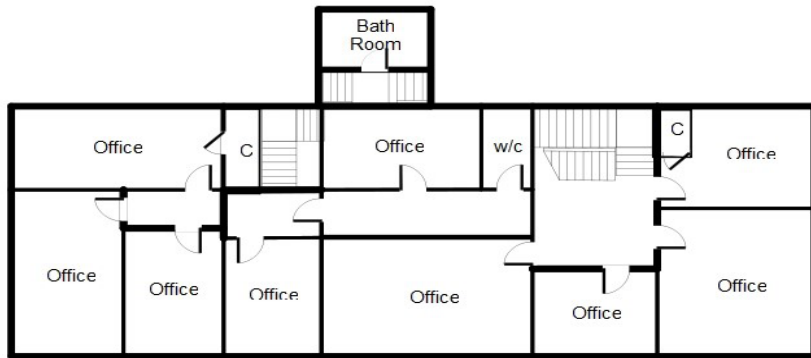

CREWS WAGES
ONLY

CASH
PAYMENTS

STATEMENTS
ONLY

Reception

Here's the plan.

Second Floor

First Floor

Ground Floor

Accommodation & Measurements

This commercial premises comprises of:

Ground Floor

- Office: 18.7' x 15.3'
- Office: 19.1' x 9.5'
- W/C: 7.9' x 4.5'
- Reception: 13.2' x 12.8'
- Office: 20' x 13.1'
- Office: 13.5' x 13'
- Kitchen: 11.6' x 9.2'
- W/C: 7.5' x 5'
- Mezzanine: 16.3' x 13.6'

First Floor

- Office: 15.7' x 9.1'
- Office: 15.9' x 9.8'
- Office: 12.5' x 8.3'
- Office: 12.5' x 8.6'
- Office: 16.9' x 13.6'
- Office: 12' x 11.1'
- Office: 15.8' x 13.6'
- Office: 12.4' x 11.7'
- Office: 13.2' x 7.5'
- Bathroom
- W/C: 7.7' x 2.9'

Second Floor

- Office: 16.9' x 15.5'
- Office: 17.8' x 15.1'
- Office: 13.3' x 11.2'
- Office: 16.2' x 15.5'

Ground Floor Front Left Office

First Floor Front Left Office

Ground Floor Front Left Office

More information